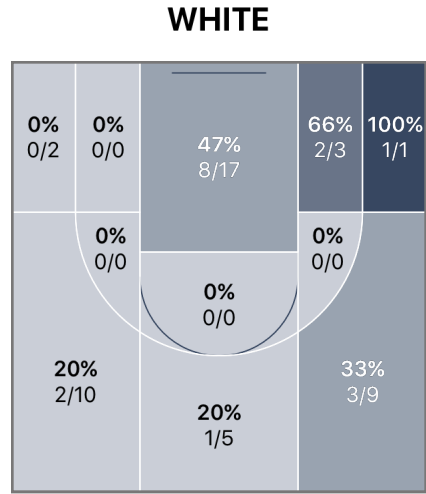

RLM Globetrotters 44 - 45 Summer IM 1

Home

League

Sunday, June 12, 2016

BLACK 44 **Game Stats** 45 **WHITE**

	1	2
BLACK	31	13
WHITE	32	13

<p>REBOUNDS</p> <p>DEF REB: 17 / 17</p> <p>OFF REB: 5 / 14</p> <p>2nd CHNCE PTS: 6 / 17</p>	<p>POINTS</p> <table border="1" style="width: 100%; text-align: center;"> <tr> <th>BLACK</th> <th>WHITE</th> </tr> <tr> <td>49% FG%</td> <td>36%</td> </tr> <tr> <td>33% 3PT FG%</td> <td>26%</td> </tr> <tr> <td>50% FT%</td> <td>67%</td> </tr> <tr> <td>34 PTS IN PAINT</td> <td>16</td> </tr> </table>	BLACK	WHITE	49% FG%	36%	33% 3PT FG%	26%	50% FT%	67%	34 PTS IN PAINT	16	<p>TURNOVERS</p> <p>TO: 0 / 0</p> <p>PTS OFF TO: 0 / 0</p> <p>STL: 0 / 0</p>
BLACK	WHITE											
49% FG%	36%											
33% 3PT FG%	26%											
50% FT%	67%											
34 PTS IN PAINT	16											

Team Totals

	FGM-A	3PM-A	FTM-A	PIP	OREB	DREB	REB	2CP	AST	STL	POT	BLK	TO	PF	PTS
RLM GLOBETRO...	20-41	2-6	2-4	34	5	17	22	6	0	0	0	0	0	3	44
SUMMER IM 1	17-47	7-27	4-6	16	14	17	31	17	0	0	0	0	0	3	45

FGM-A - Field Goal Makes/Attempts	OREB - Offensive Rebounds	AST - Assists	TO - Turnovers
3PM-A - 3 Point Makes/Attempts	DREB - Defensive Rebounds	STL - Steals	PF - Personal & Technical Fouls
FTM-A - Free Throw Makes/Attempts	REB - Rebounds	POT - Points off Turnovers	PTS - Total Points
PIP - Points in the Paint	2CP - 2nd Chance Points	BLK - Blocks	