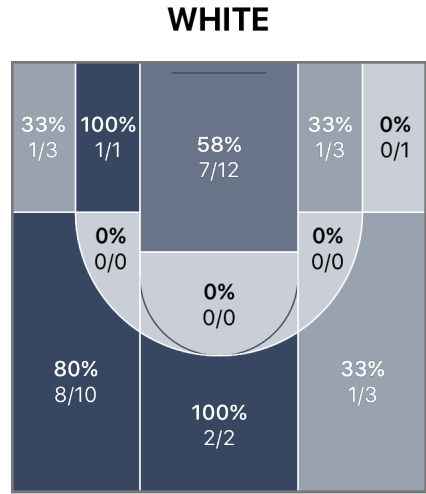

RLM Globetrotters 45 - 55 Anime

Home

League

Sunday, June 26, 2016

BLACK 45 **Game Over** **55 WHITE**

	1	2
BLACK	14	31
WHITE	30	25

REBOUNDS

DEF REB: 11 (BLACK) vs 14 (WHITE)

OFF REB: 10 (BLACK) vs 2 (WHITE)

2nd CHNCE PTS: 12 (BLACK) vs 2 (WHITE)

POINTS

BLACK	WHITE
46% FG%	60% FG%
33% 3PT FG%	65% 3PT FG%
50% FT%	-- FT%
28 PTS IN PAINT	12 PTS IN PAINT

TURNOVERS

TO: 1 (BLACK) vs 2 (WHITE)

PTS OFF TO: 0 (BLACK) vs 3 (WHITE)

STL: 0 (BLACK) vs 0 (WHITE)

Team Totals

	FGM-A	3PM-A	FTM-A	PIP	OREB	DREB	REB	2CP	AST	STL	POT	BLK	TO	PF	PTS
RLM GLOBETRO...	19-41	4-12	3-6	28	10	11	21	12	0	0	0	0	1	4	45
ANIME	21-35	13-20	0-0	12	2	14	16	2	0	0	3	0	2	4	55