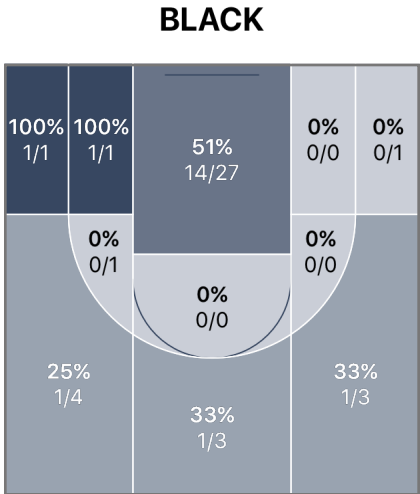

RLM Globetrotters 45 - 55 Anime

Home

League

Sunday, June 26, 2016

BLACK 45 **Game Over** **55 WHITE**

	1	2
BLACK	14	31
WHITE	30	25

REBOUNDS

DEF REB: 11 (BLACK) vs 14 (WHITE)

OFF REB: 10 (BLACK) vs 2 (WHITE)

2nd CHNCE PTS: 12 (BLACK) vs 2 (WHITE)

POINTS

BLACK	WHITE
46% FG%	60% FG%
33% 3PT FG%	65% 3PT FG%
50% FT%	-- FT%
28 PTS IN PAINT	12 PTS IN PAINT

TURNOVERS

TO: 1 (BLACK) vs 2 (WHITE)

PTS OFF TO: 0 (BLACK) vs 3 (WHITE)

STL: 0 (BLACK) vs 0 (WHITE)

Team Totals

	FGM-A	3PM-A	FTM-A	PIP	OREB	DREB	REB	2CP	AST	STL	POT	BLK	TO	PF	PTS
RLM GLOBETRO...	19-41	4-12	3-6	28	10	11	21	12	0	0	0	0	1	4	45
ANIME	21-35	13-20	0-0	12	2	14	16	2	0	0	3	0	2	4	55