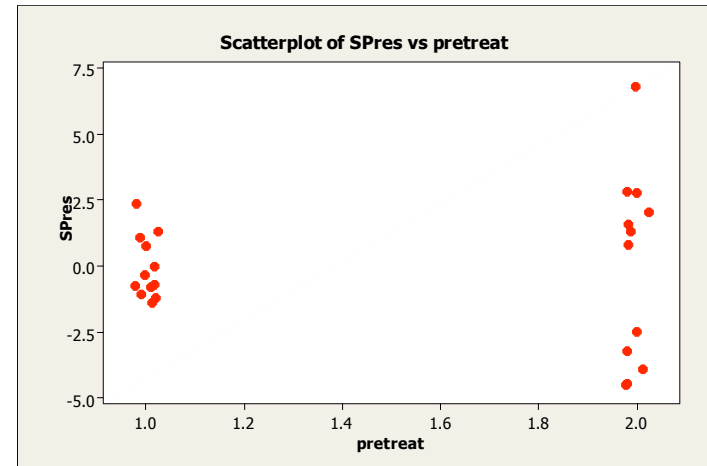

# MODEL CHECKING FOR WOOD STAIN EXAMPLE

(Jittered)

(Jittered)

<i>By (n per group)</i>	<i>Max SD</i>	<i>Min SD</i>
WP (4)	5.28	1.07
Pretreat (12)	3.56	1.10
Stain (6)	3.80	2.086