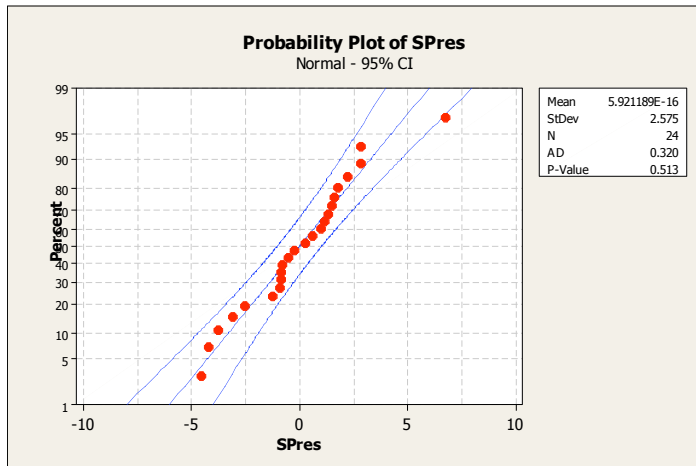

# MODEL CHECKING FOR WOOD STAIN EXAMPLE

(Jittered)

(Jittered)

<i>By (n per group)</i>	<i>Max SD</i>	<i>Min SD</i>
WP (4)	5.28	1.07
Pretreat (12)	3.56	1.10
Stain (6)	3.80	2.086