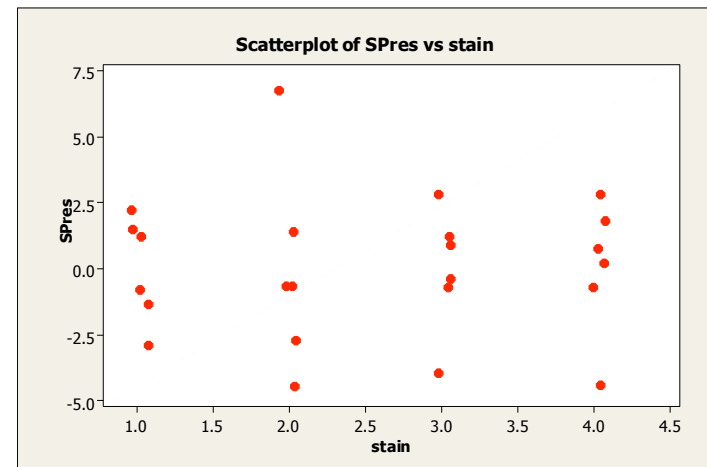

# MODEL CHECKING FOR WOOD STAIN EXAMPLE

(Jittered)

(Jittered)

<i>By (n per group)</i>	<i>Max SD</i>	<i>Min SD</i>
WP (4)	5.28	1.07
Pretreat (12)	3.56	1.10
Stain (6)	3.80	2.086