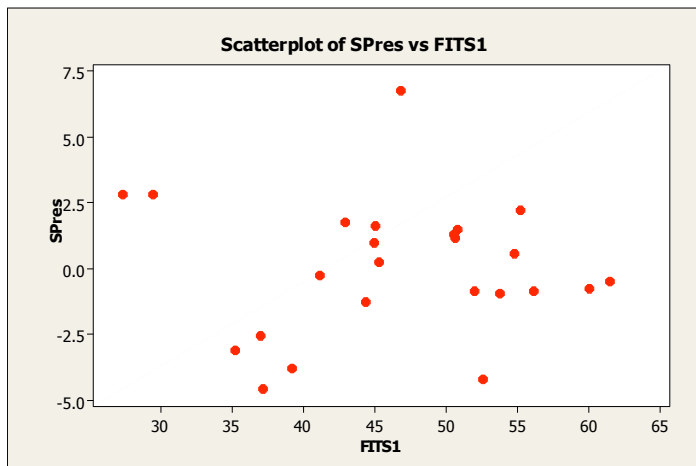

# MODEL CHECKING FOR WOOD STAIN EXAMPLE

(Jittered)

(Jittered)

<i>By (n per group)</i>	<i>Max SD</i>	<i>Min SD</i>
WP (4)	5.28	1.07
Pretreat (12)	3.56	1.10
Stain (6)	3.80	2.086