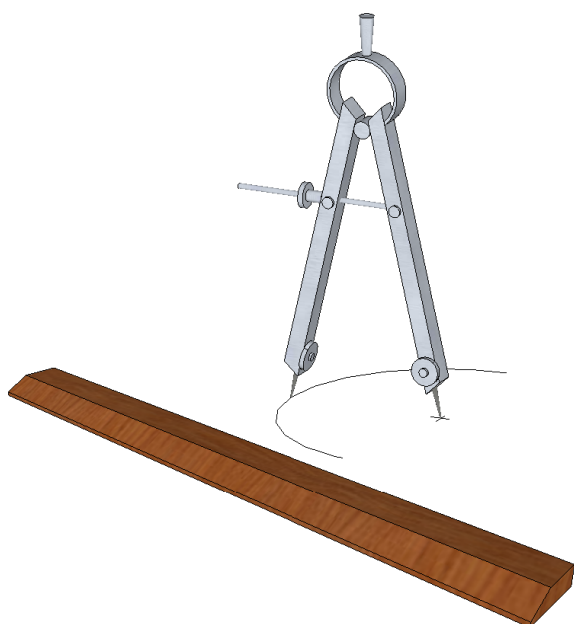

The University of Texas Department of Mathematics

&

Sunday Math Circle

Present:

compass and straightedge constructions

Featuring **Travis Mandel**
of The University of Texas at Austin

Sep 23, 2012

1PM – 3PM